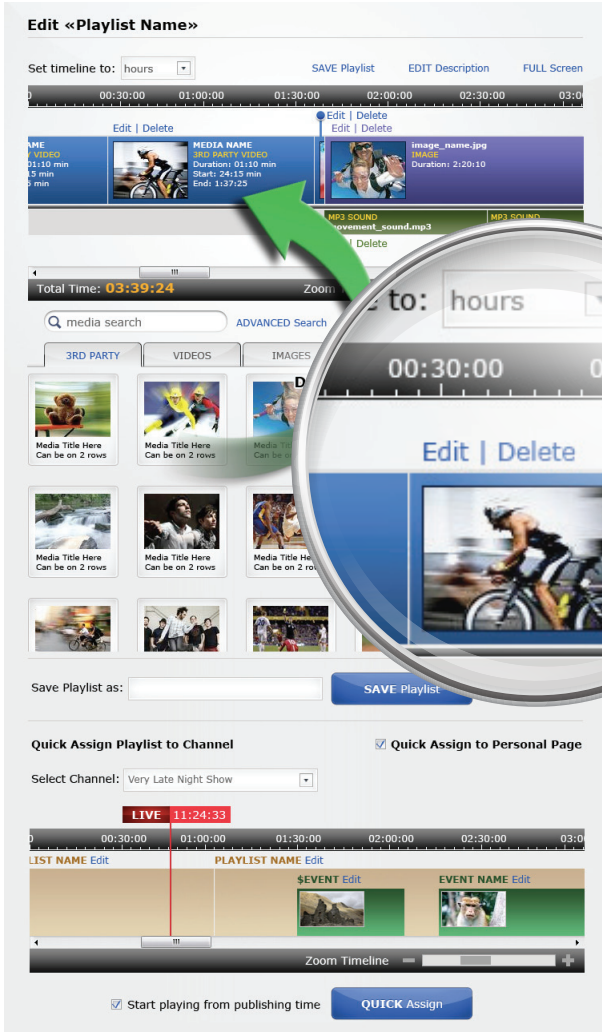

TIKILIVE CHANNEL MANAGEMENT DIGITAL SIGN SOLUTIONS

TikiLIVE Channel Manager Digital Signage solution can be used virtually everywhere. Retailers may now coordinate the daily or weekly specials with the on-screen messaging in the store or kiosk.

Use your network of in-store TVs to promote "what's new" and coming up. Build a satellite network of digital TVs to entertain and advertise movie trailers or feature films. Fast food operators can now easily program digital menu boards to motivate sales and educate the viewers on nutritional information.

Use plasma screens to display at the checkout counter to inform customers on sales and entertain customers while waiting in line. Every location such as your local bank or your doctor's waiting room instantly becomes readily available high traffic locations ready to host a digital display network.