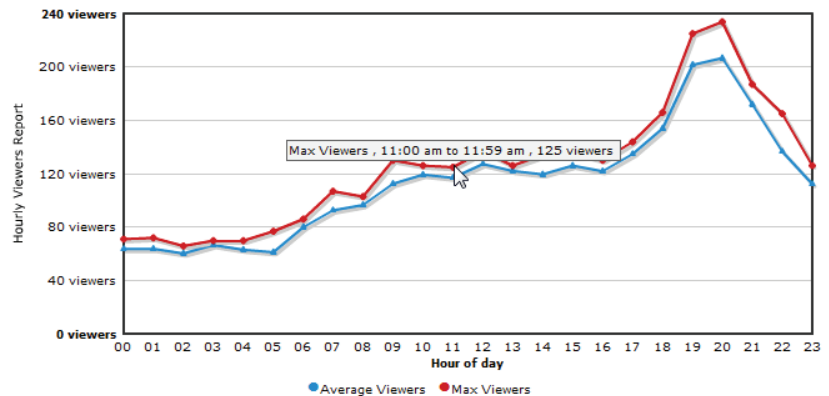

TIKILIVE CHANNEL MANAGEMENT DIGITAL SIGN SOLUTIONS

TikiLIVE Channel Manager Digital Signage solution can be used virtually everywhere. Retailers may now coordinate the daily or weekly specials with the on-screen messaging in the store or kiosk.

Use your network of in-store TVs to promote "what's new" and coming up. Build a satellite network of digital TVs to entertain and advertise movie trailers or feature films. Fast food operators can now easily program digital menu boards to motivate sales and educate the viewers on nutritional information.

Use plasma screens to display at the checkout counter to inform customers on sales and entertain customers while waiting in line. Every location such as your local bank or your doctor's waiting room instantly becomes readily available high traffic locations ready to host a digital display network.