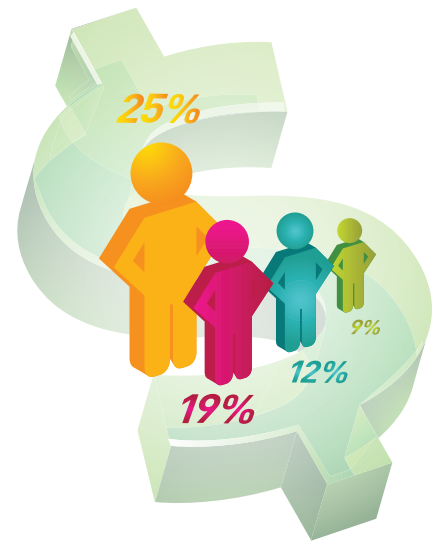

Monetize your new TikiLIVE Network

NEW CHANNEL SALES

Allow others to join network for a monthly fee.

Purchase your bandwidth wholesale for as low as 0.08 GB and resell it for ten (+) times that amount.

ADVERTISING SALES

Offer sponsors your site for targeted advertising. Allow for run of site or target to each show.

Include pre roll, post roll or banner spots.

PAY PER VIEW ROYALTIES

Every show owner has the option of charging a pay per view fee.

Hold back a royalty for each show.